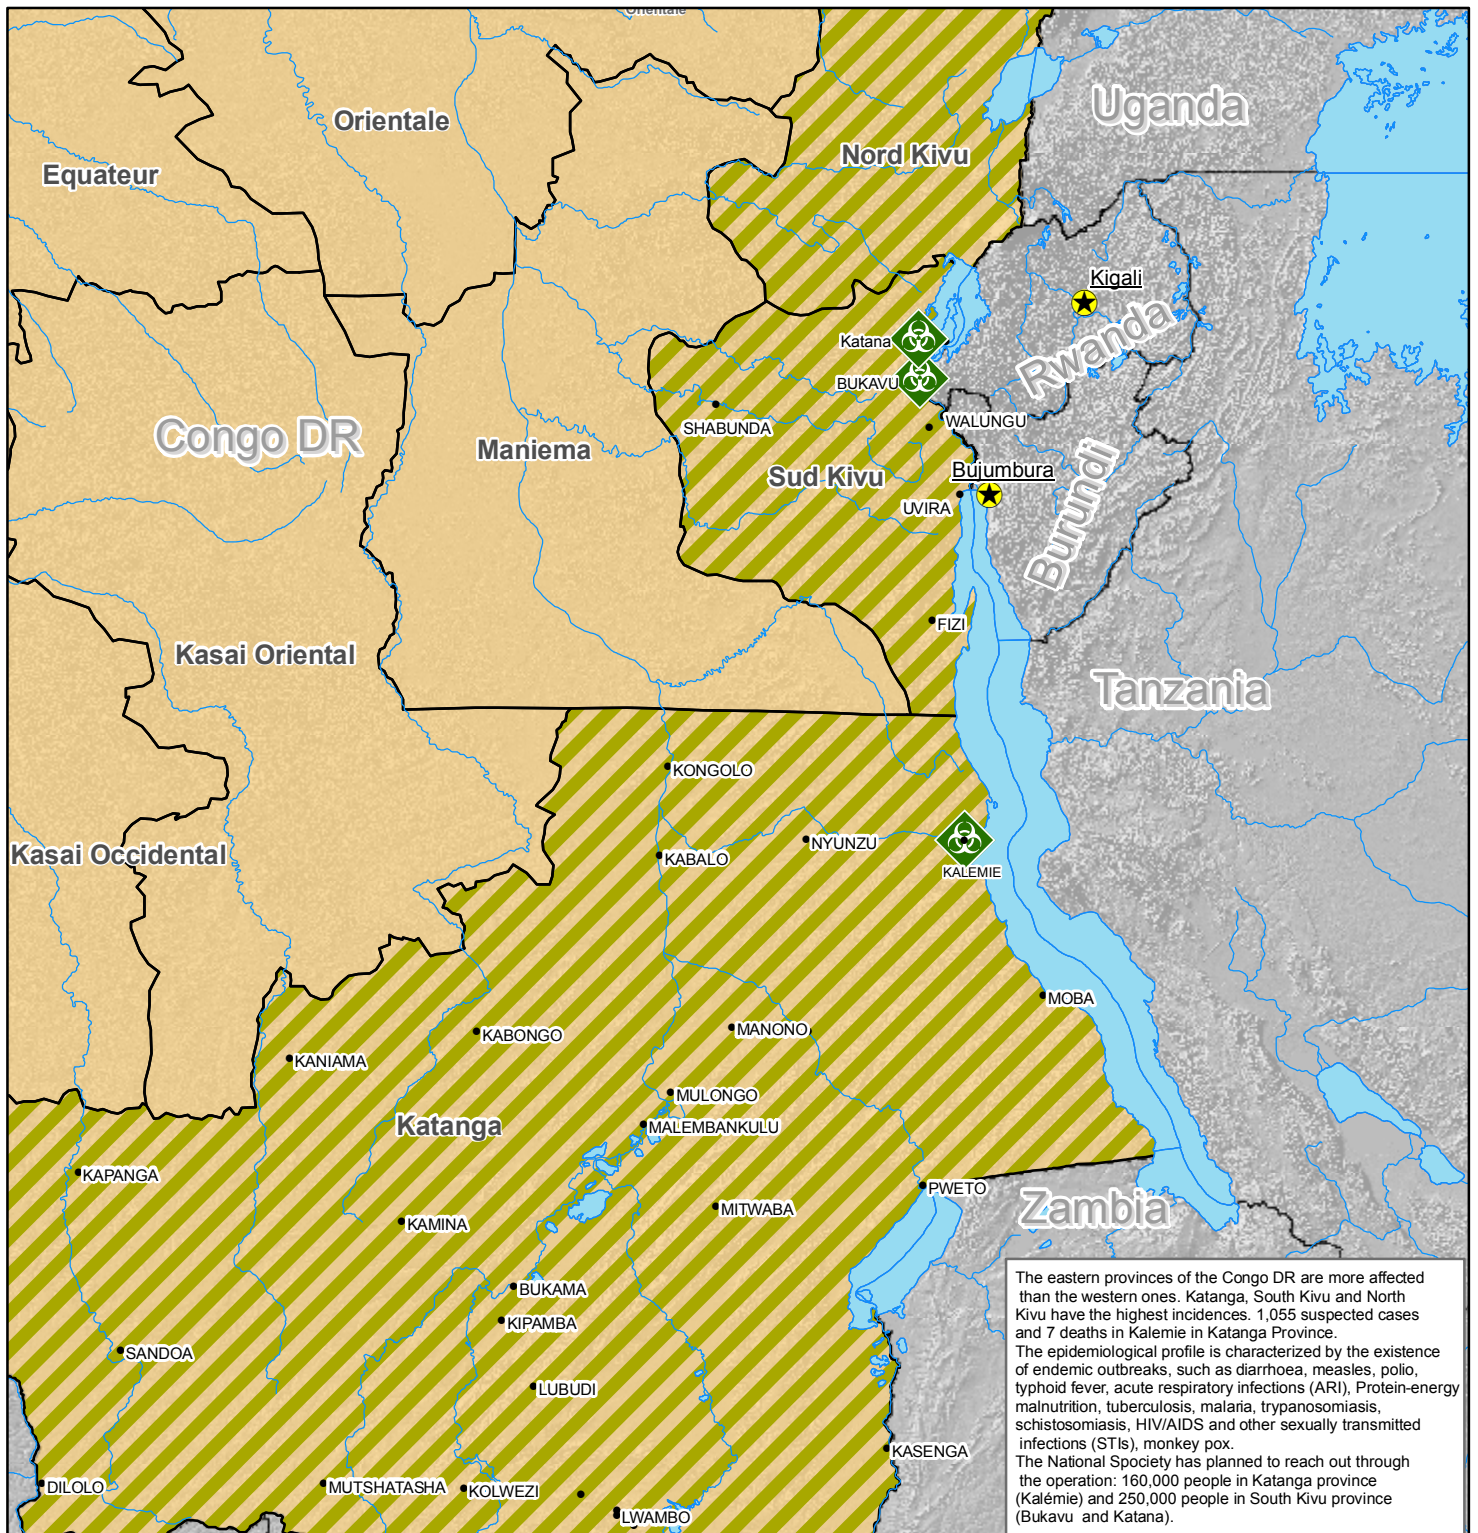

Congo DR: Cholera

- Capitals
- Settlements
- Rivers
- Lakes
- Provinces
- Affected areas
- Cholera

0 50 100 km