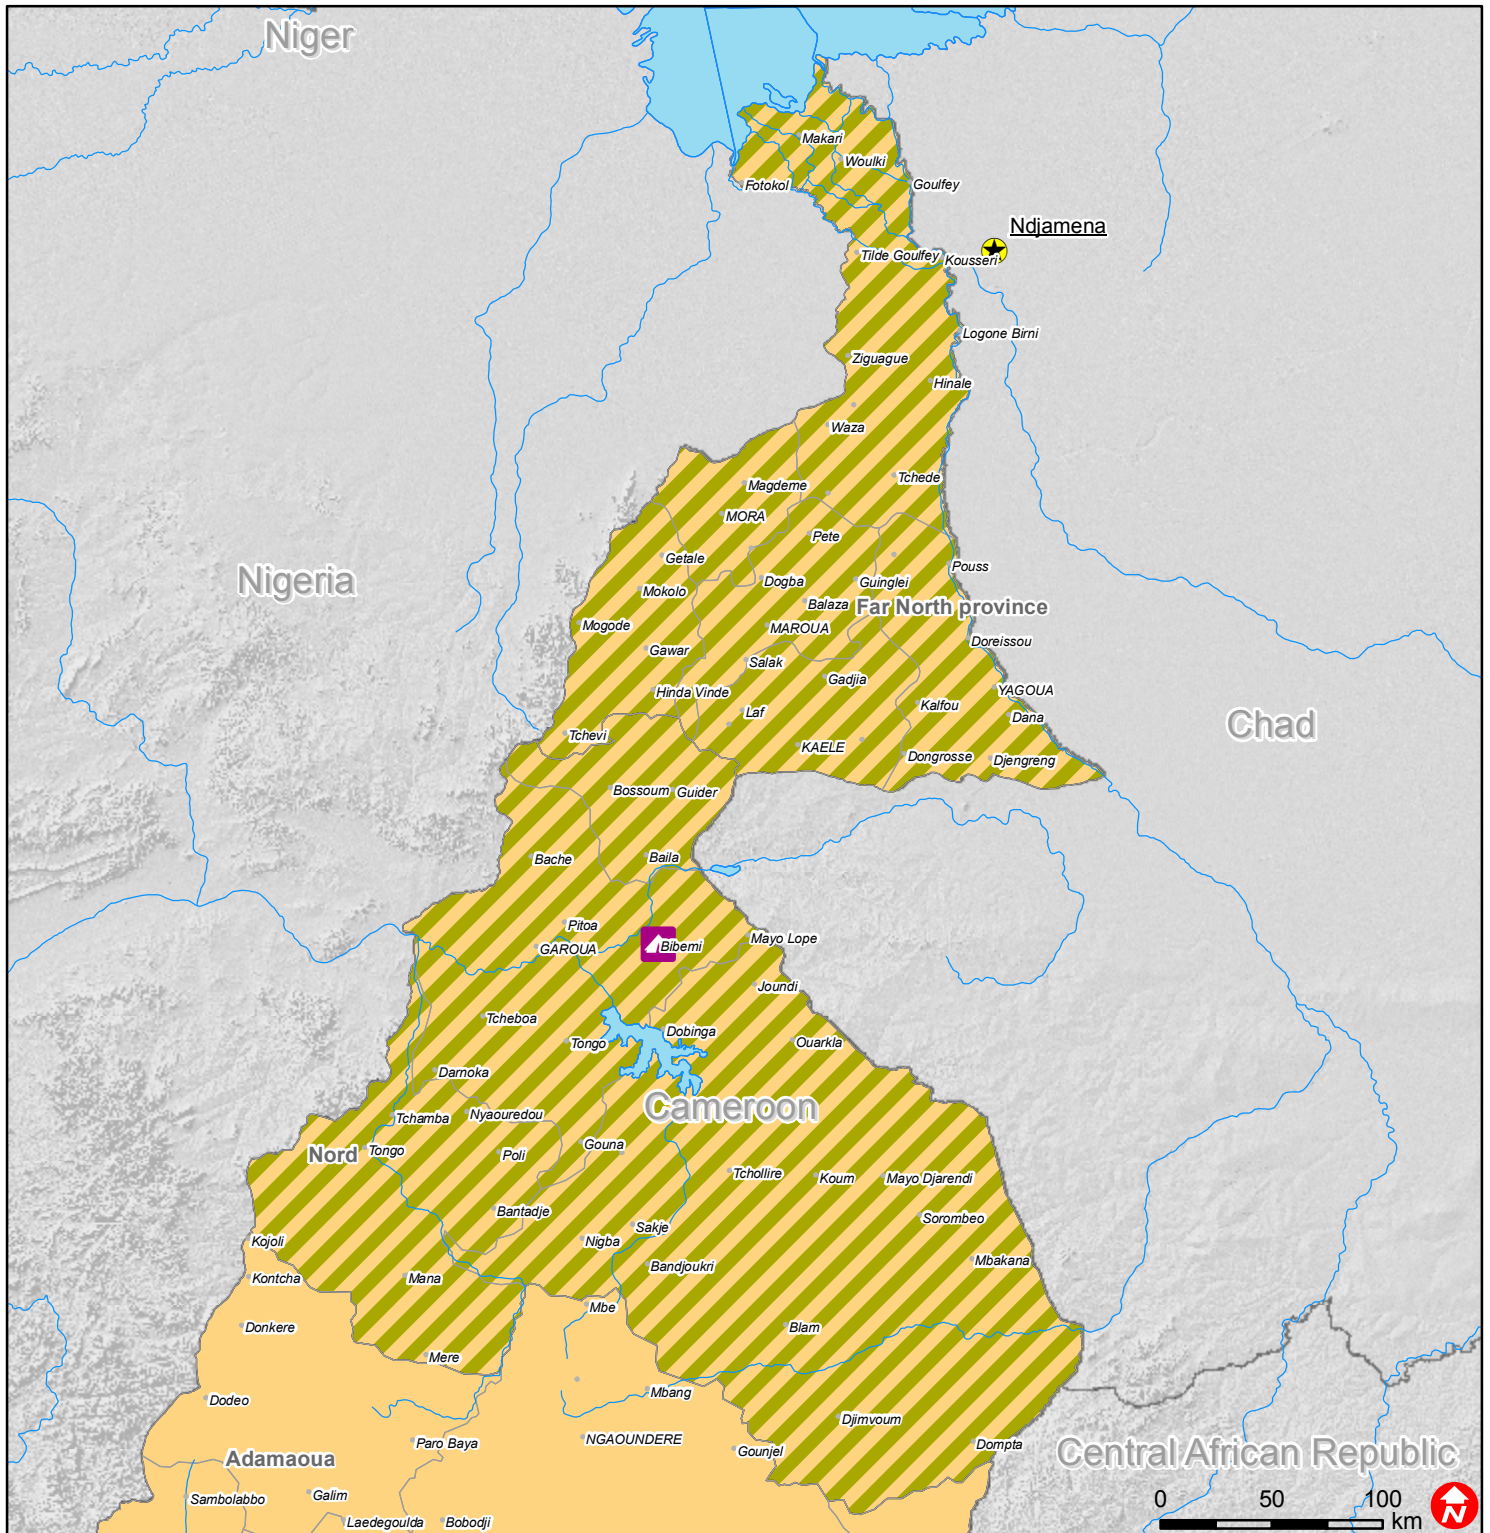

Cameroon: Cholera

- Capitals
- Cities selection
- Cities
- Rivers
- Lakes
- Regions
- Affected areas

The maps used do not imply the expression of any opinion on the part of the International Federation of the Red Cross and Red Crescent Societies or National Societies concerning the legal status of a territory or of its authorities.
 Map data sources: ESRI, DEVINFO, International Federation - MDRCM007.mxd